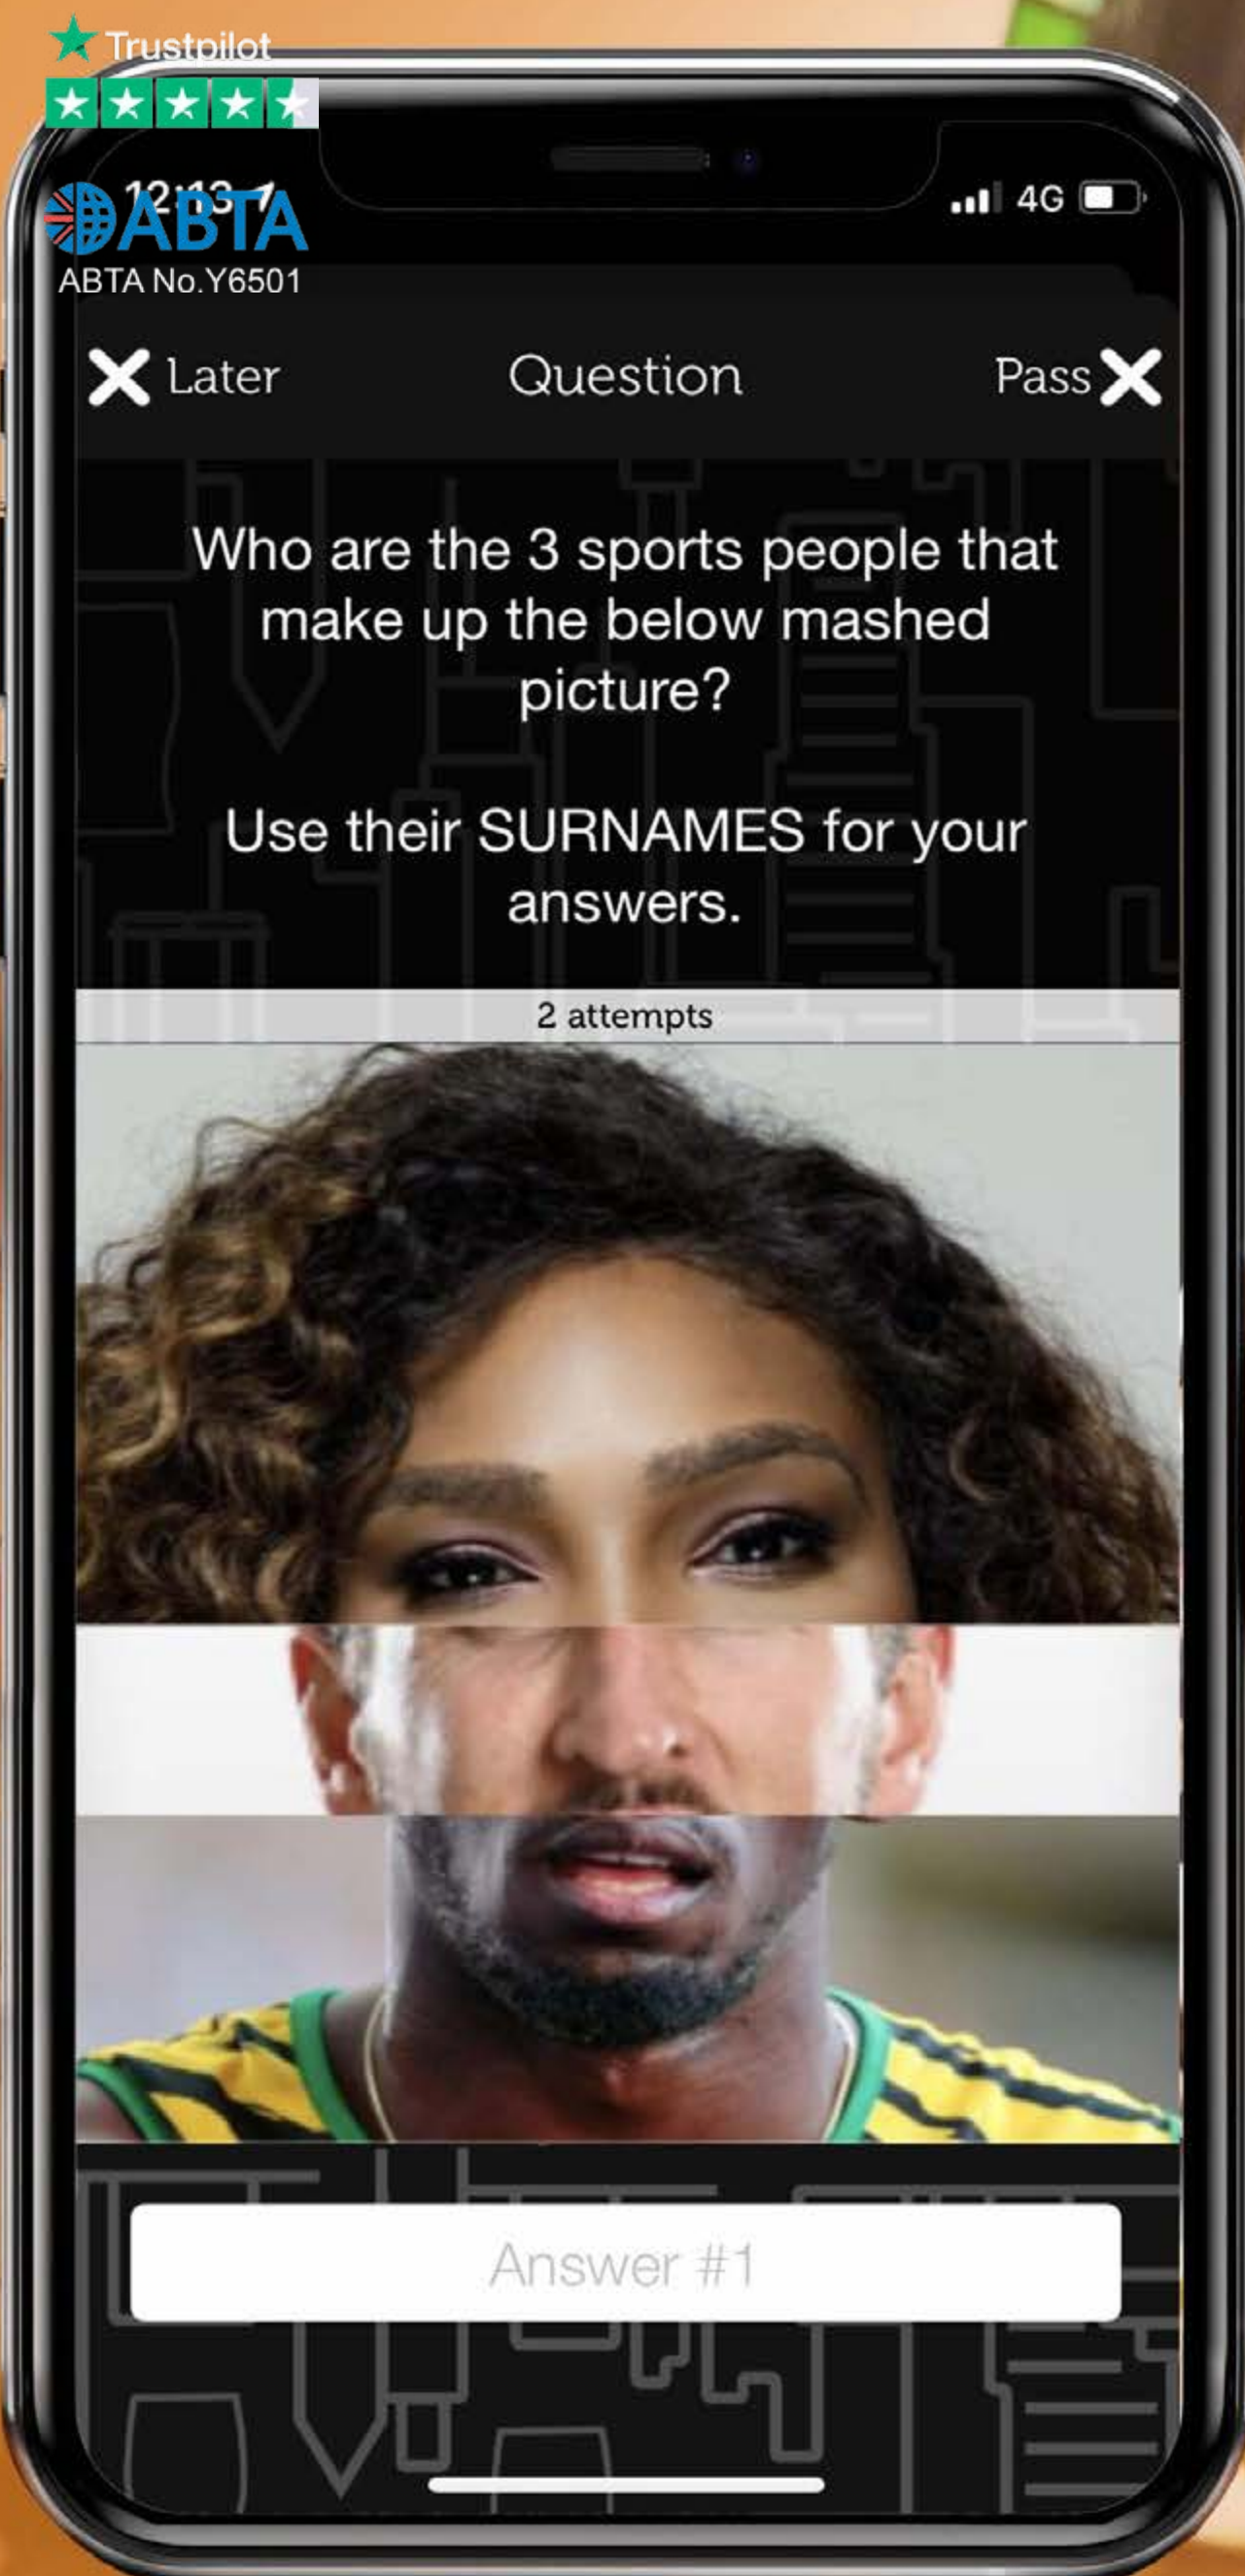

EVENT DETAILS

SMARTPHONE PUB TREASURE HUNT

What Happens At Your Event?

Before you begin the activity, everyone will have the chance to download the bespoke game app on their smartphone devices. Then, if you've opted for a remote facilitator, they will give a brief explanation on how the day will run before you split up into smaller teams of 4-6 people.

When the activity begins, each team will get to use the interactive map to find and head to the first hotspot in the area. Here, you will be issued with trivia questions and exciting photo/video challenges where you'll need to bring out your teamwork and problem-solving skills in order to score the maximum points on offer. By the end of the experience, the team with the highest score on the leaderboard will be named the winners of the day.

There will be around 3 locations that are pub destinations – once you've unlocked the challenges at that hotspot, you can head into whichever pub you'd prefer to complete!

What's Included?

- ✔ Self-ran event – Take a selfie and sort a name your team before you begin
- ✔ Complete these interactive challenges to earn points and finish ahead of your colleagues
- ✔ Start anywhere within the centre of your chosen location and head to different hotspots - you will cover around 3km in total - the activity should take up to 2 hours
- ✔ Live scoreboard, tracker map, image recognition and GPS activation within the app
- ✔ Full risk assessments & £5million public liability insurance