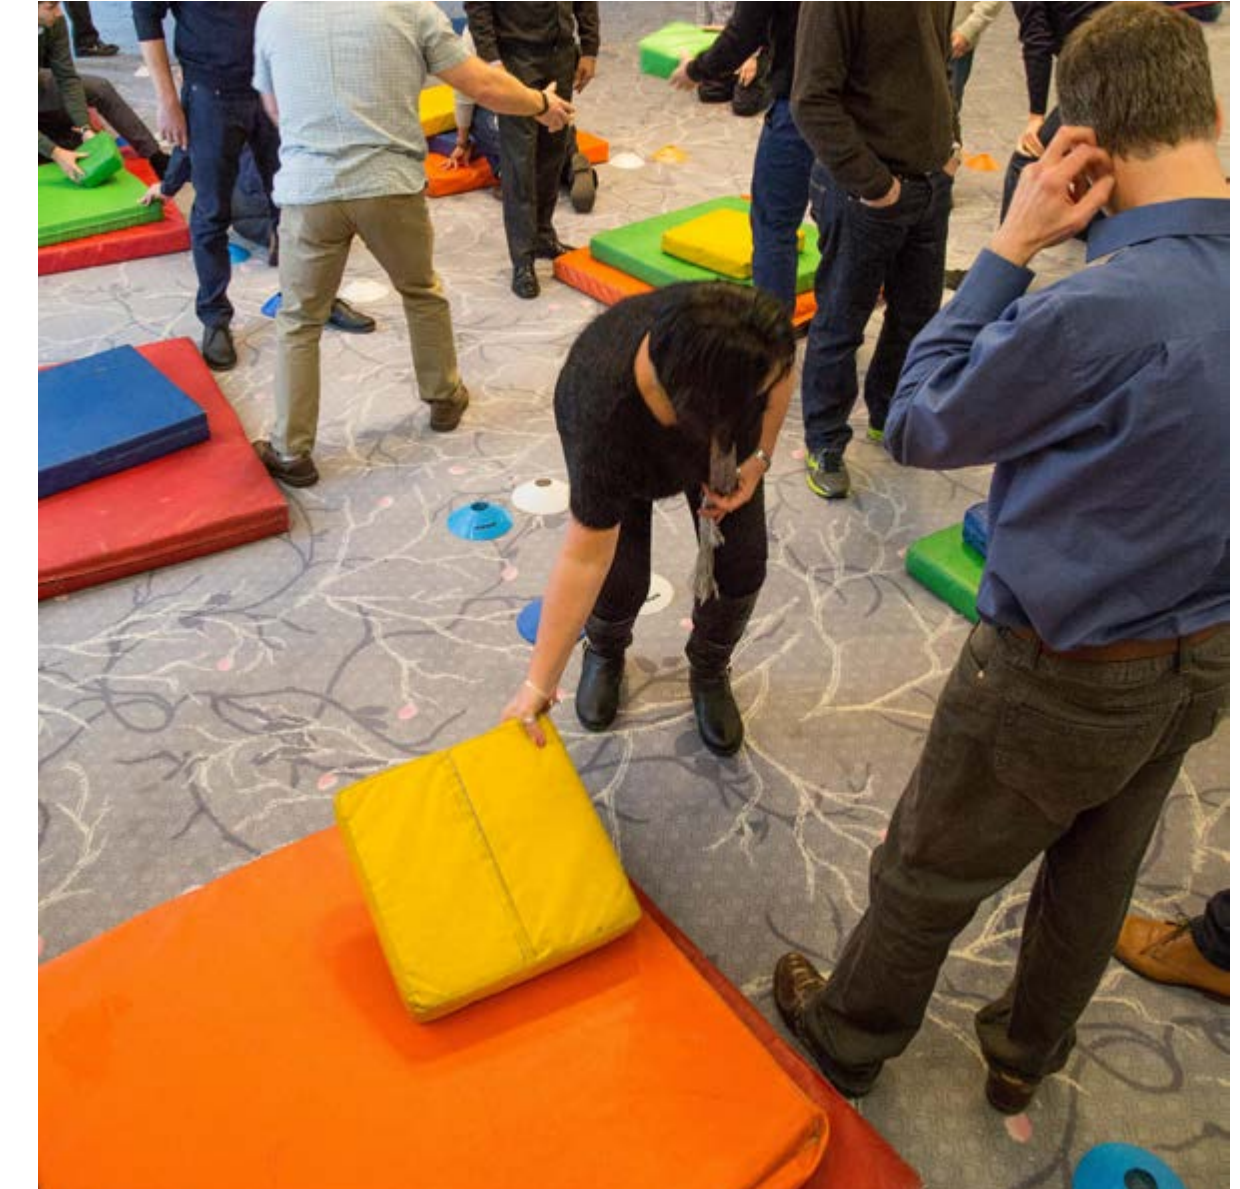

PHARAOH'S TOWERS

Re-construct a pyramid structure by moving one piece at a time and using your best problem-solving skills in order to retrieve and secure the crystal on offer.

But that's not all! Other games include - Knock Their Blocks Off, Trebuchet, Pitch Black Pouring, Flock 'Em In, Eggspertly Done...